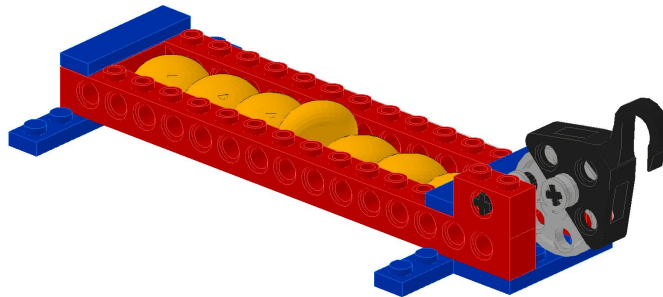

Zond Carrier

1

2

3

4

Parts List

| Step | Qty | Description |
|------|-----|--------------------|
| 1 | 2 | Plate 1x8 |
| 1 | 1 | Plate 2x4 - holes |
| 2 | 1 | Brick 1x2 |
| 2 | 2 | Brick 1x16 - holes |
| 3 | 2 | Tile 1x4 |
| 4 | 1 | Axle 4 |
| 4 | 2 | Bushing - 1/2 |
| 4 | 1 | Wheel - Thin |
| 5 | 2 | Brick 1x2 - hole |
| 6 | 1 | Axle 2 - notched |
| 7 | 1 | Hook - metal |
| 7 | 2 | Bushing - 1/2 |
| 8 | 7 | Amber Moon Rock |