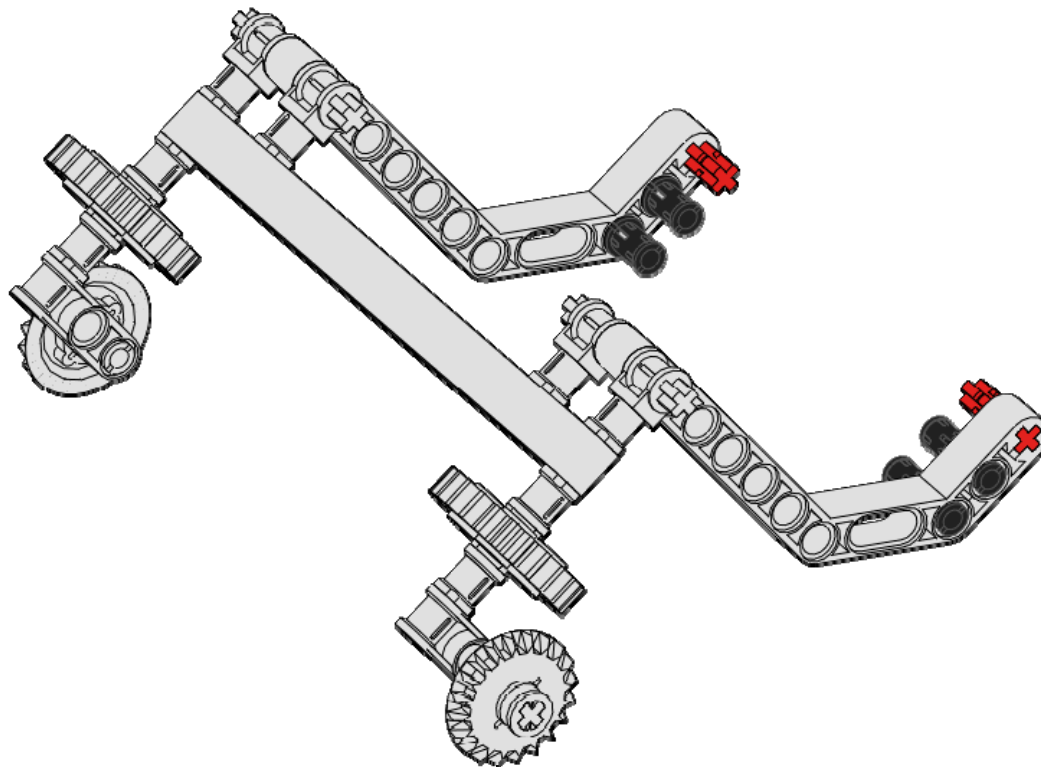

4x

Pin
Slots
Black

2x

Axle 2
Notched
Red

Rhine Carrier

8
of 16

2x

Liftarm 1x2x4
90 deg bend
Blue

2x

Axle 2
Notched
Red

Rhine Carrier

9
of 16

2x

Connector 1x3
90 Degree
Black

Rhine Carrier

10
of 16