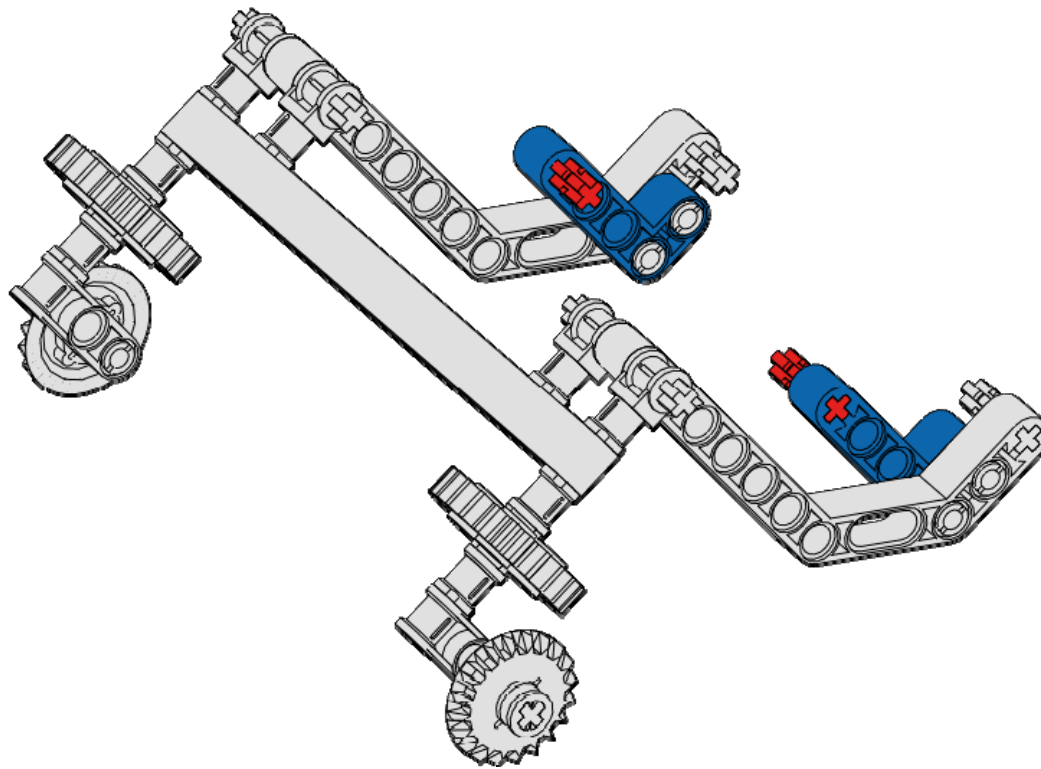

4x

Pin
Slots
Black

2x

Axle 2
Notched
Red

Rhine Carrier

8
of 16

2x

Liftarm 1x2x4
90 deg bend
Blue

2x

Axle 2
Notched
Red

Rhine Carrier

9
of 16

2x

Connector 1x3
90 Degree
Black

Rhine Carrier

10
of 16