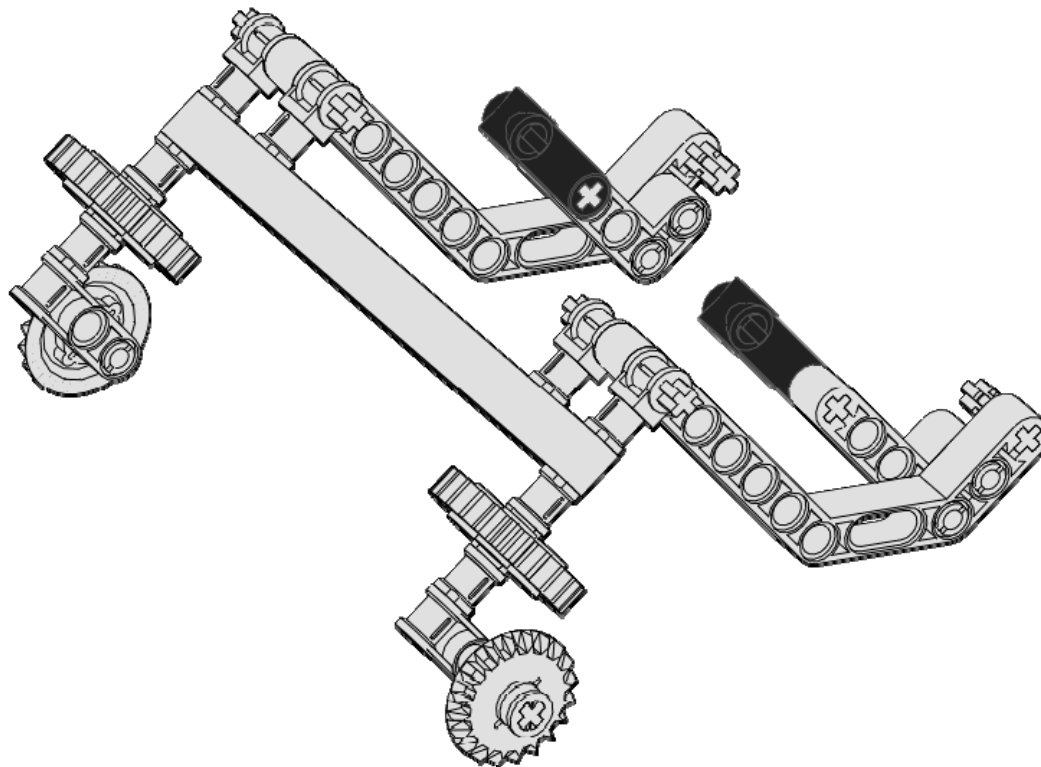

2x

Axle 2
Notched
Red

Rhine Carrier

9
of 16

2x

Connector 1x3
90 Degree
Black

Rhine Carrier

10
of 16