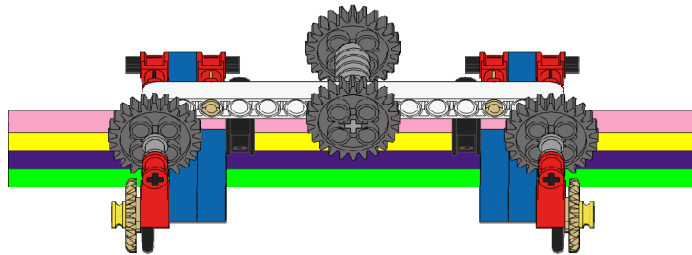

2x

Gear - 24 Tooth

Dark Gray

Rhine Carrier

16
of 16

10x

Pipe

Rhine Carrier

Top View

Front View

Side View