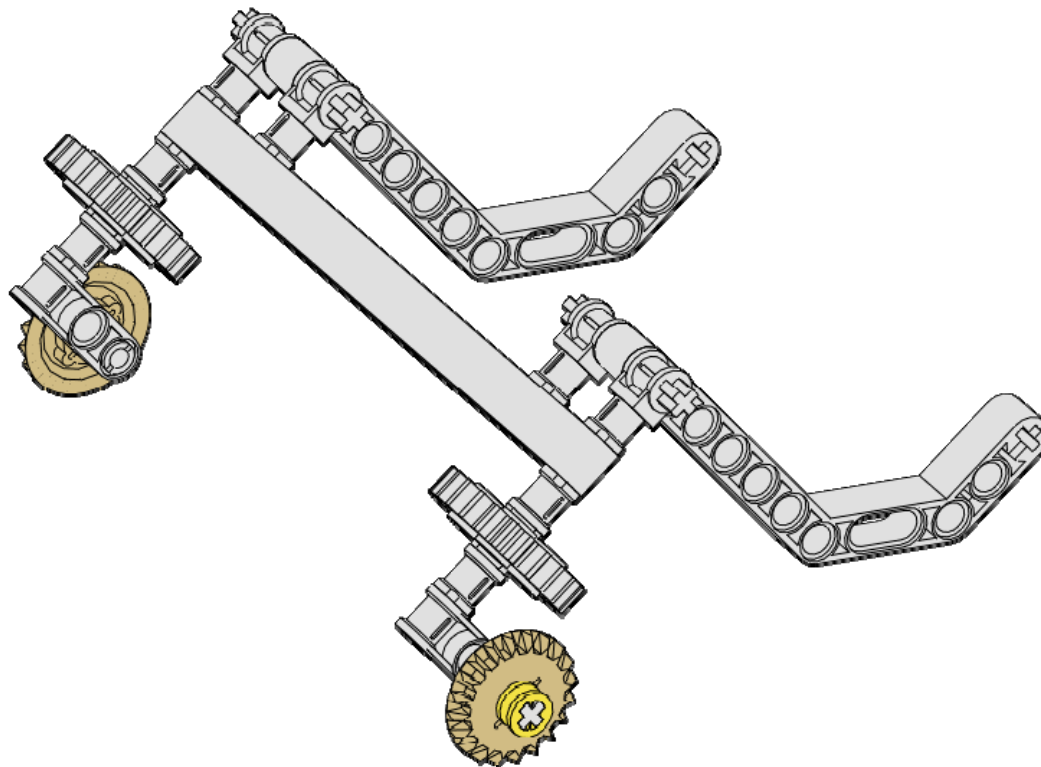

Bushing

Light Gray

Rhine Carrier

5
of 16

2x

Connector 1x3
90 Degree
Red

2x

Pin - Axle
Tan

Rhine Carrier

6
of 16

2x

Gear - 20 Tooth
Bevel
Tan

2x

Bushing
1/2
Yellow

Rhine Carrier

7
of 16

4x

Pin
Slots
Black

2x

Axle 2
Notched
Red

Rhine Carrier

8
of 16

2x

Liftarm 1x2x4
90 deg bend
Blue

2x

Axle 2
Notched
Red

Rhine Carrier

9
of 16

2x

Connector 1x3
90 Degree
Black

Rhine Carrier

10
of 16