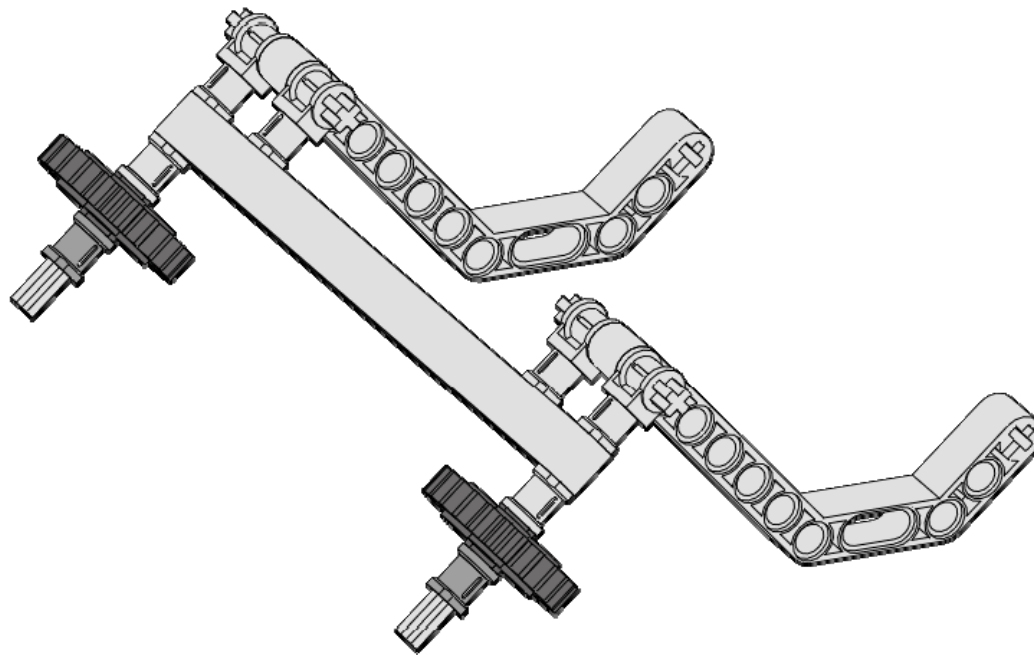

Rhine Carrier

<p>1 of 16</p>	<p>2x</p>  <p>Liftarm 1x3x4x7 Blue</p>	<p>2x</p>  <p>Axle 4 Black</p>	
			

Rhine Carrier

<p>2 of 16</p>	<p>4x</p>  <p>Connector 1x2 90 Degree Red</p>	<p>2x</p>  <p>Pin - Axle Tan</p>	<p>2x</p>  <p>Axle 6 Black</p>	
				

Rhine Carrier

<p>3 of 16</p>	<p>1x</p>  <p>Liftarm 1x15 White</p>	<p>2x</p>  <p>Bushing Light Gray</p>	
			

Rhine Carrier

4
of 16

2x

Gear - 24 Tooth

Dark Gray

2x

Bushing

Light Gray

Rhine Carrier

5
of 16

2x

Connector 1x3
90 Degree
Red

2x

Pin - Axle
Tan