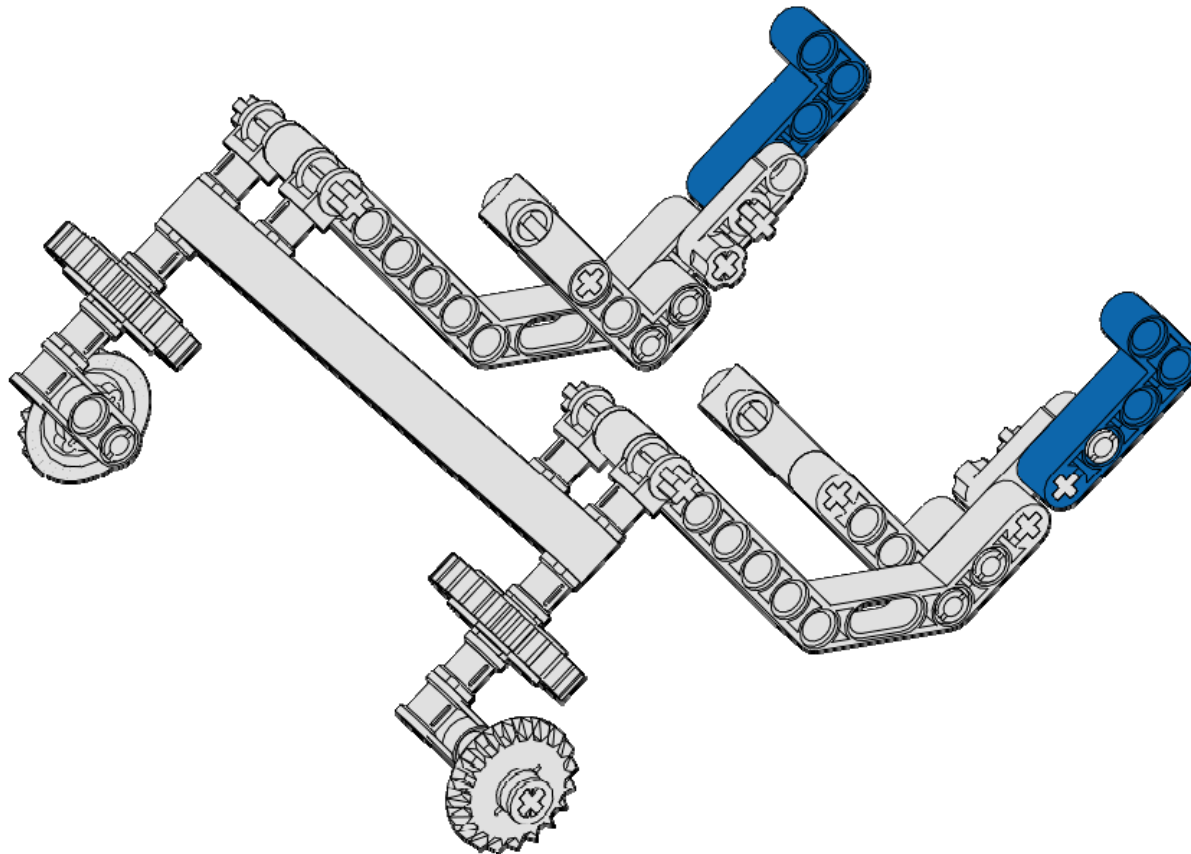

2x

Axle 2
Notched
Red

Rhine Carrier

9
of 16

2x

Connector 1x3
90 Degree
Black

Rhine Carrier

10
of 16

2x

Crank - Pin
Light Gray

2x

Axle 2
Notched
Red

Rhine Carrier

11
of 16

2x

Liftarm 1x2x4
90 deg bend
Blue