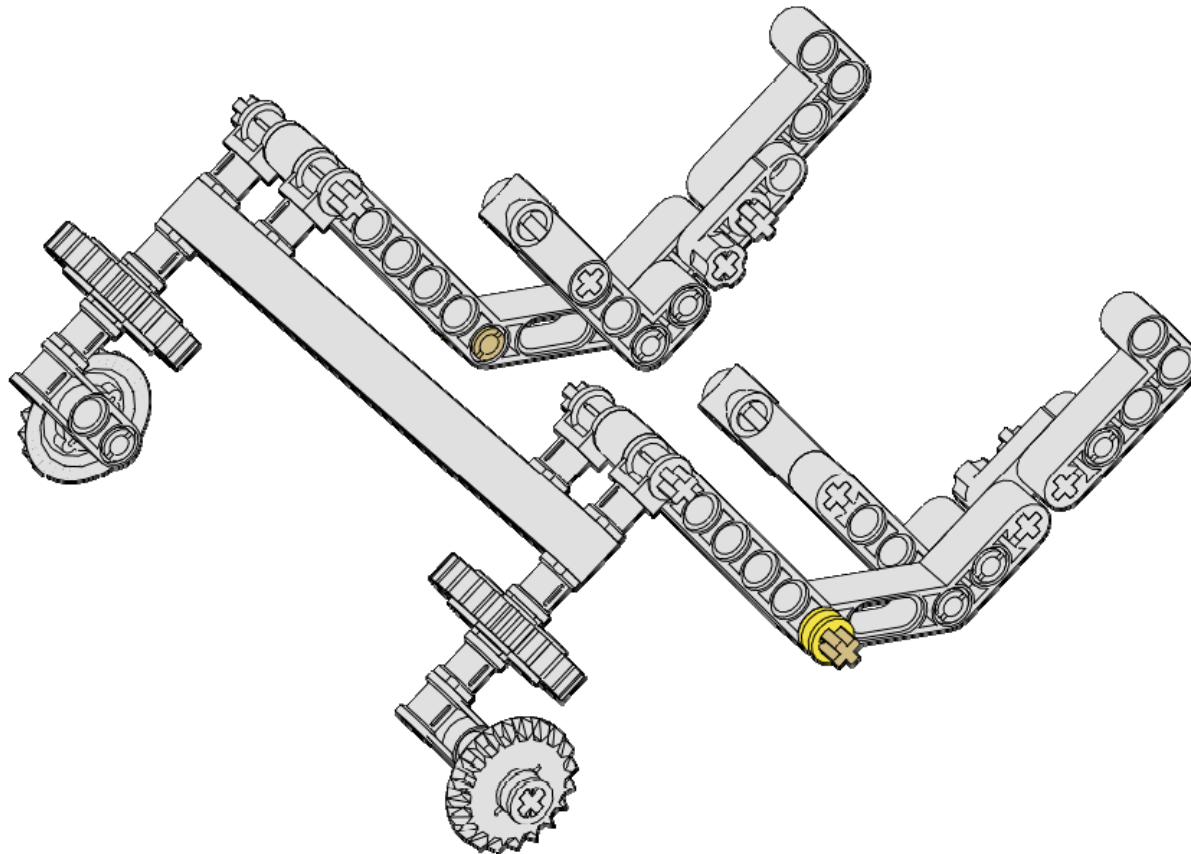

Rhine Carrier

12
of 16

2x

Pin - Axle

Tan

2x

Bushing
1/2

Yellow