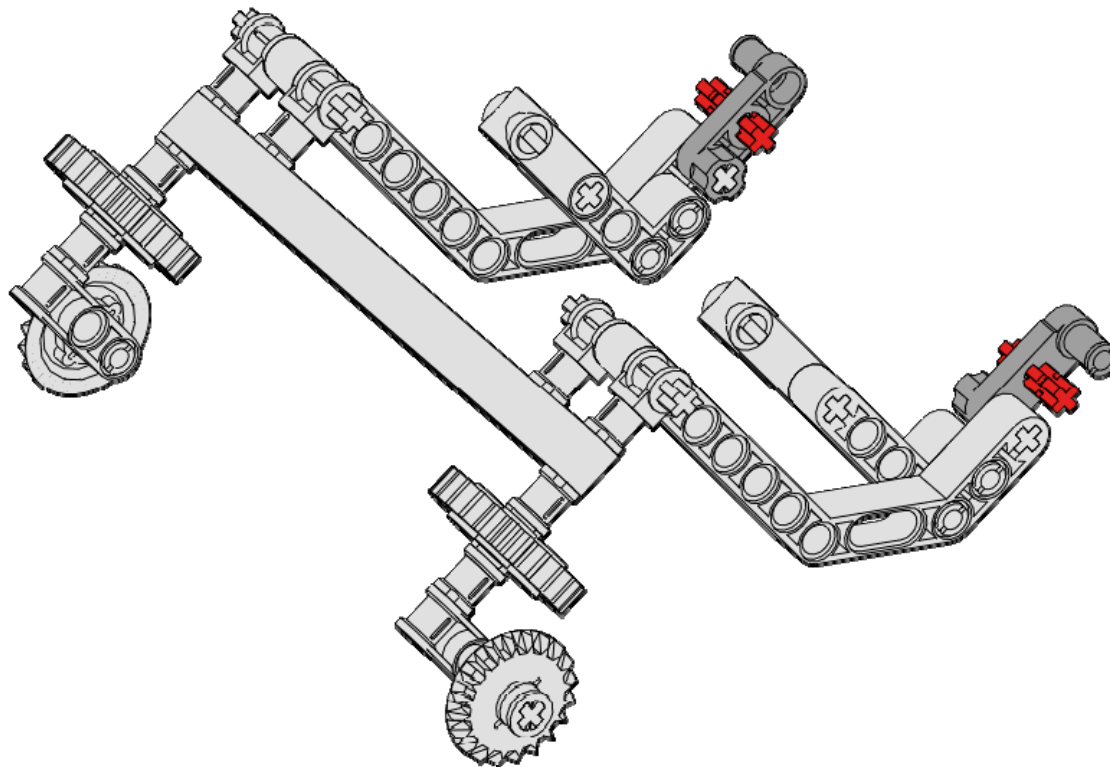

2x

Axle 2
Notched
Red

Rhine Carrier

9
of 16

2x

Connector 1x3
90 Degree
Black

Rhine Carrier

10
of 16

2x

Crank - Pin
Light Gray

2x

Axle 2
Notched
Red

Rhine Carrier

11
of 16

2x

Liftarm 1x2x4
90 deg bend
Blue