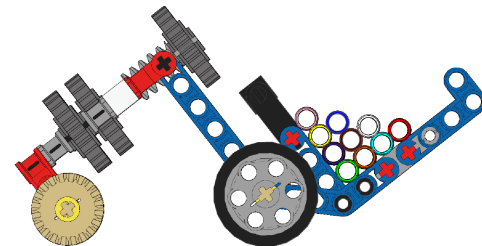

2x

Gear - 24 Tooth

Dark Gray

Rhine Carrier

16
of 16

10x

Pipe

Rhine Carrier

Top View

Front View

Side View