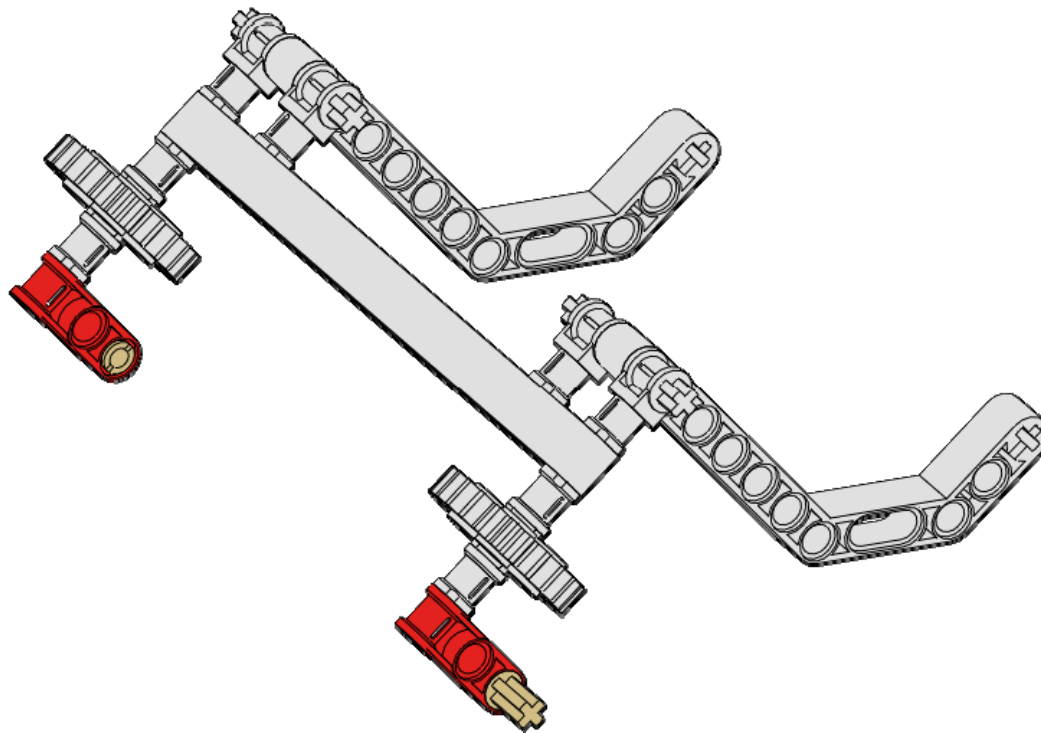

Bushing

Light Gray

Rhine Carrier

5
of 16

2x

Connector 1x3
90 Degree
Red

2x

Pin - Axle
Tan