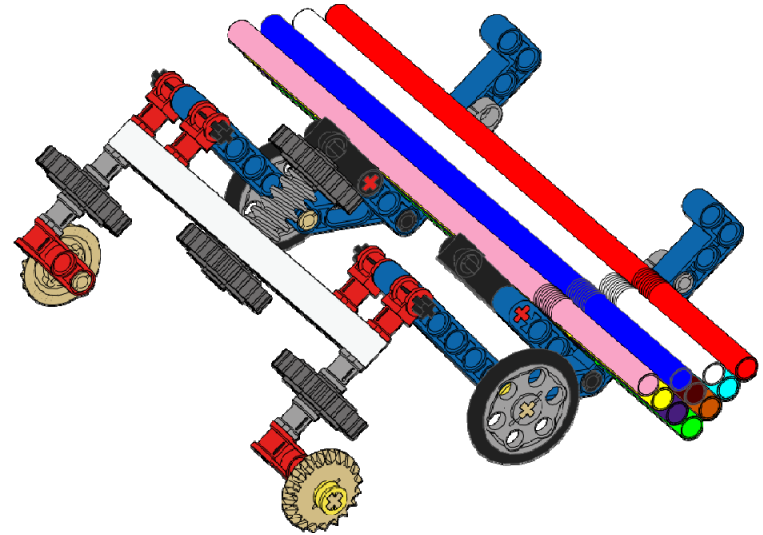

2x

Gear - 24 Tooth

Dark Gray

Rhine Carrier

16
of 16

10x

Pipe

Rhine Carrier

Top View

Front View

Side View