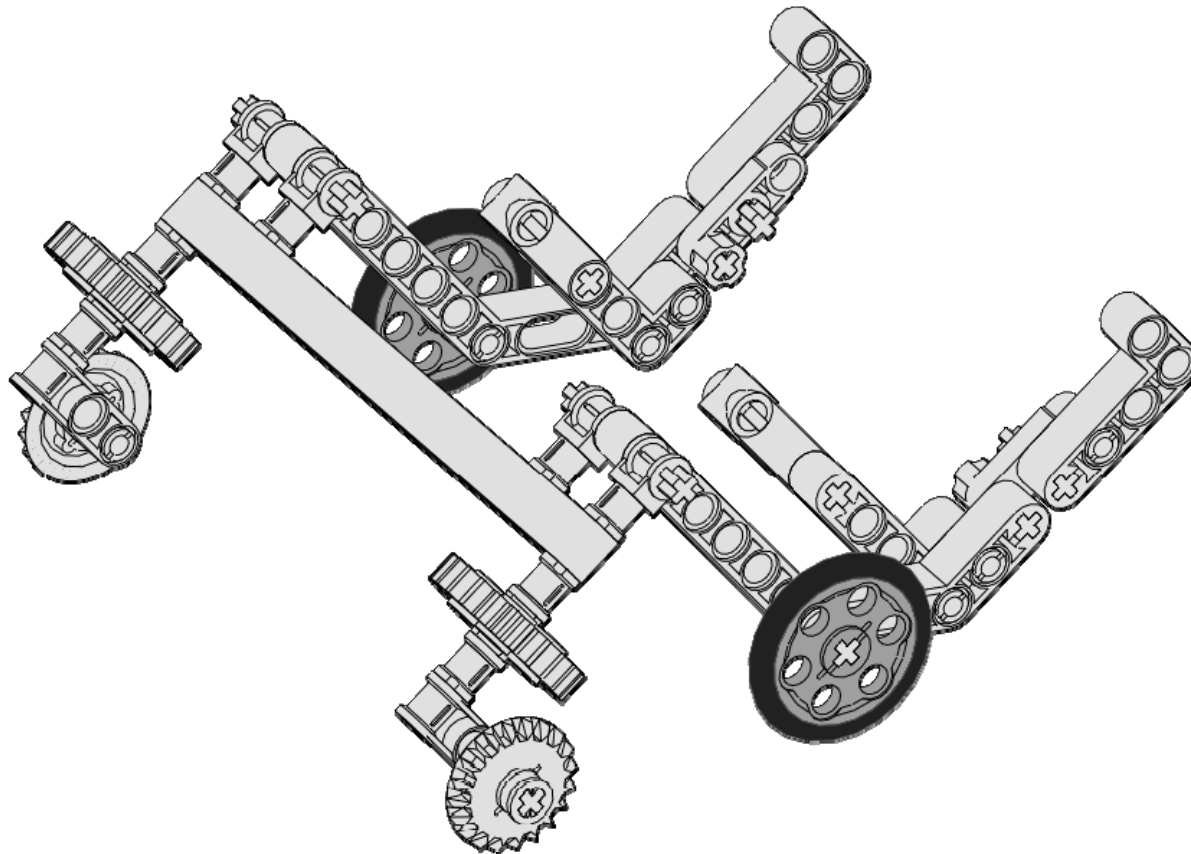

Rhine Carrier

13
of 16

2x

Wheel - Rim
Thin
Light Gray

2x

Wheel - Tire
Thin
Black